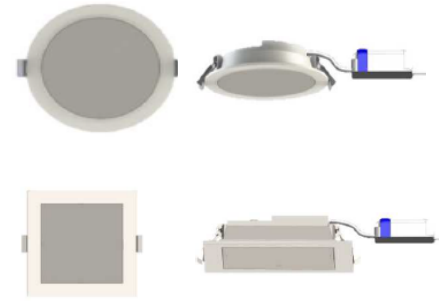

2	NNP71278	9W	Ø 100	Round	Rp	71,000
3	NNP72272	9W	Ø 100	Round	Rp	82,900
4	NNP72278				Rp	82,900
5	NNP73472	12W	Ø 125	Round	Rp	94,400
6	NNP73478				Rp	94,400
7	NNP74572	18W	Ø 150	Round	Rp	120,100
8	NNP74578				Rp	120,100
9	NNP71254	6W	□100	Square	Rp	74,800
10	NNP71255				Rp	74,800
11	NNP72254	9W	□100	Square	Rp	87,000
12	NNP72255				Rp	87,000