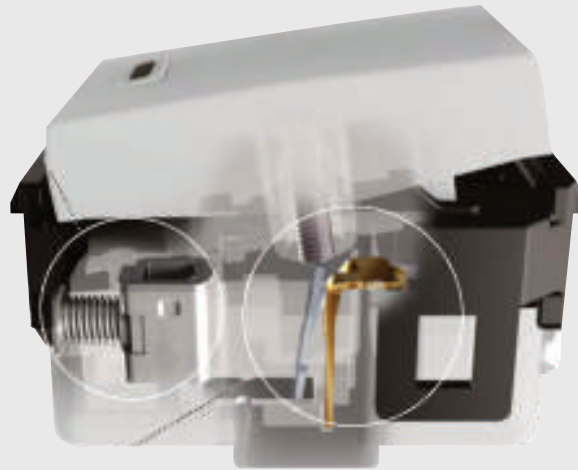

Wiring Devices Concept

Panasonic mempromosikan standar kualitas tinggi dari Jepang yang mewujudkan teknologi desain yang aman dan terdepan.

Produk canggih dari Panasonic ini adalah hasil dari proses pengembangan teknis berkelanjutan yang menekankan pada aspek keamanan, keselamatan dan kenyamanan. Hal ini terlihat dalam pengembangan switch dan outlet dengan menggabungkan aspek-aspek keselamatan yang luar biasa untuk melindungi rumah dari berbagai bahaya listrik.

Metode Coil Spring Reversal

Metode coil spring reversal milik Panasonic menyebabkan tekanan diterapkan pada konektor menjadi stabil, memastikan stabilitas pada panas rendah, energi busur efisien diminimalkan.

- Karena pemakaian yang rendah, kontak tidak mudah menyatu, hal ini membuatnya tahan lama.
- Produk kami telah menyelesaikan pengujian ON-OFF sebanyak 40.000 operasi yang dianjurkan oleh IEC.

Perbandingan Kinerja Bounce

Sistem coil spring yang digunakan dalam FULL-COLOR SERIES WIDE menghasilkan energi busur yang rendah yang membuat produk ini paling cocok untuk CFL, lampu inverter, dan lampu LED.

Coil Spring System

Saat terjadi kontak pendek dan diaktifkan "ON", energi busur yang rendah dihasilkan.

Kontak tidak mudah menyatu oleh karena itu konsumsi rendah.

Sensor Type of Switching System

Saat terjadi kontak panjang cukup banyak energi busur yang diproduksi.

Kontak menyatu mudah, menciptakan konsumsi tinggi.

Sambungan sempurna dengan Terminal Global

Konstruksi hubung cepat pada Terminal Global membuat instalasi begitu mudah. Untuk menghubungkan kabel kawat tunggal atau serabut, cukup masukkan ke dalam terminal, lalu mekanisme internal akan menahan kawat lebih kuat dibandingkan dengan sekrup. Hal ini akan menjamin kekuatan sambungan yang stabil.